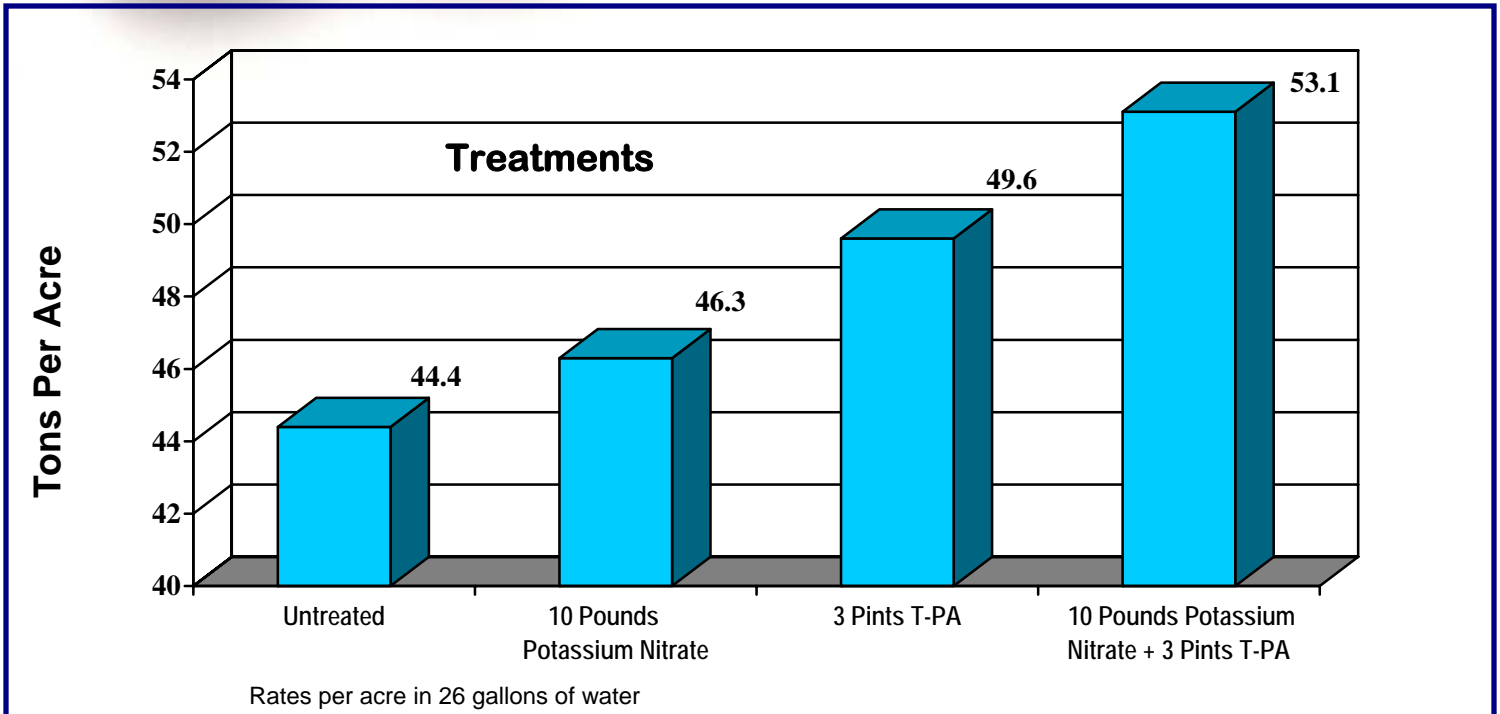

**FIRST CHOICE**®

**T-PA**

**Foliar Applied  
on Processing Tomatoes**

### FIRST CHOICE T-PA Enhances Performance Of Foliar Applied Nutrients

- Apply FIRST CHOICE T-PA + Potassium Nitrate at full bloom.
- Water Quality affects the availability of foliar applied nutrients.
- Add FIRST CHOICE T-PA at a rate of 16 to 48 ounces depending upon water hardness.
- FIRST CHOICE T-PA reduces the effects of poor quality water on plant nutrition.